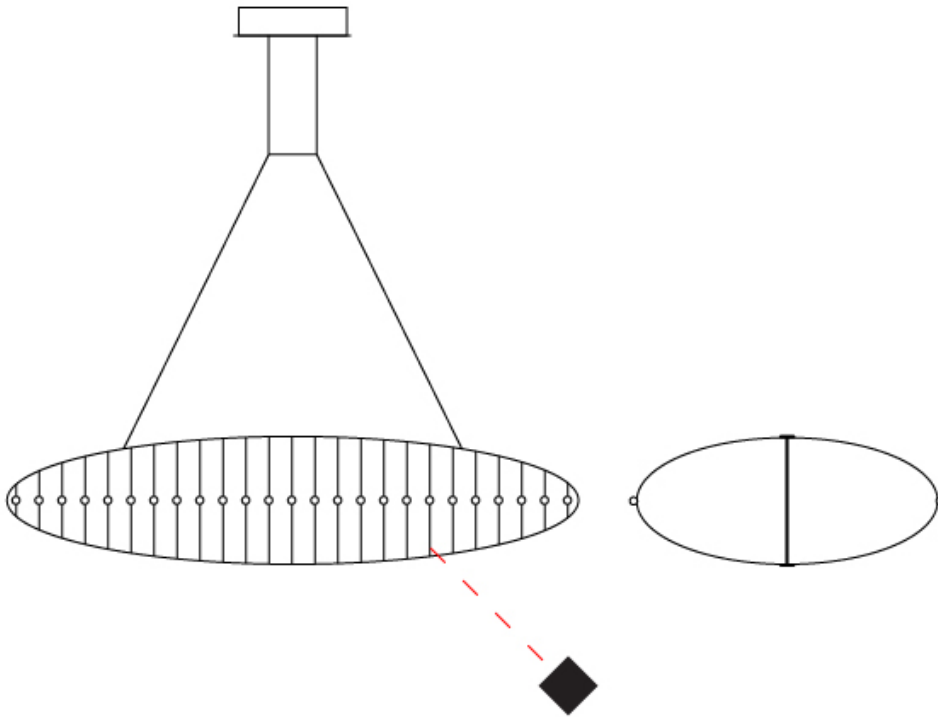

D101321-

PROJECT

TYPE

SPECIFIER

QUANTITY

DATE

D