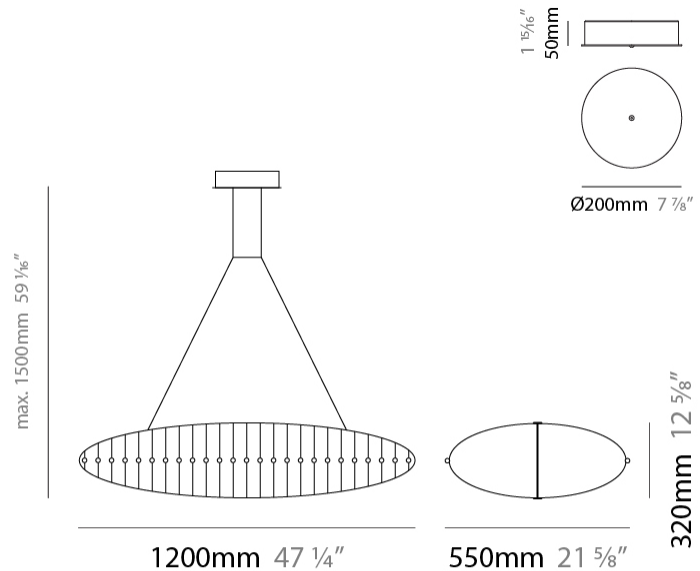

1. To build a product code in our configurator select the specify button on the base model # product page
2. To build a manual product code on this datasheet choose from the options listed below in blue font and add the suffix to the base model #

GENERAL

Series: Fieltebek
Brand: Quasar
Division: Design
Mounting Type: Suspension
Mounting Location: Ceiling
Subcategory: Ambient

PHYSICAL

Shape: Abstract
Length (mm): 1200
Length (in): 47 1/4
Width (mm): 550
Width (in): 21 5/8
Height (mm): 320
Height (in): 12 5/8
Max. Overall Height (mm): 1500
Max. Overall Height (in): 59 1/16
Light Distribution: Omnidirectional
Weight (kg): 6.5
Weight (lbs): 14.33
Fixture Finish: [NIC / BRA](#)
Fixture Material: Metal
Cable Details: 1500mm cable

ELECTRICAL

Number of Lamps: 48
Lamp Type: LED Retrofit
Input Wattage (W): 15.84
Bulb Included: Bulb Included
Max. Wattage Per Lamp (W): 0.33
Lamp Base: E10
[Dimming: Non-Dimming / Phase Dimming (120vac Only)](#)
Driver Included: Yes
Driver Location: Integrated
Driver Type: Constant Voltage - 120/277Vac
Driver Class: Class 2
Input Voltage (V): 120 - 277
Output Voltage (V): 12
Lamp Voltage (V): 12
Upon Request: (Not included - see components) Integral: 0-10Vdc dimming

LED

Color Temperature (°K): 2600 / 3000 / 3500
Max. Delivered Lumen (lm): 1104 (2600K)
CRI: >90 CRI
Lamp Life (hrs): 50000

OPTICAL

RATINGS AND CERTIFICATIONS

Certified By: Certified for North American Standards
IP rating: IP20