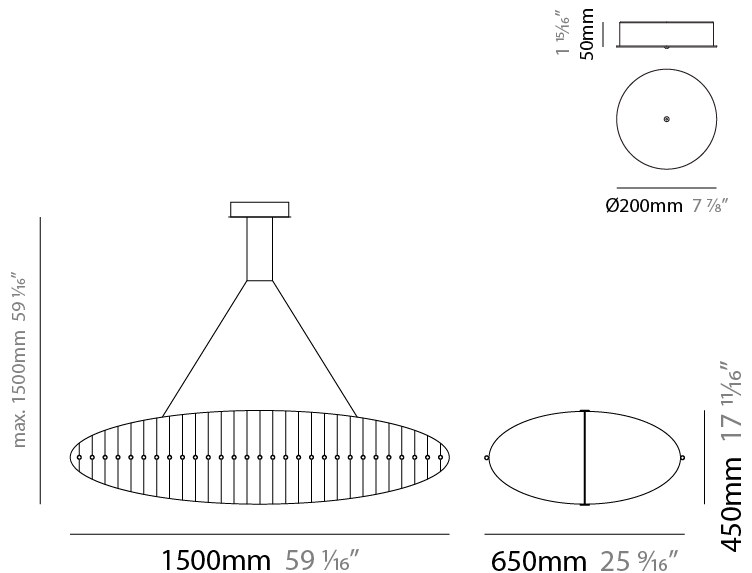

GENERAL

Series: Fieltebek
Brand: Quasar
Division: Design
Mounting Type: Suspension
Mounting Location: Ceiling
Subcategory: Ambient

PHYSICAL

Shape: Abstract
Length (mm): 1500
Length (in): 59 1/16"
Width (mm): 650
Width (in): 25 9/16"
Height (mm): 450
Height (in): 17 11/16"
Max. Overall Height (mm): 1500
Max. Overall Height (in): 59 1/16"
Light Distribution: Omnidirectional
Weight (kg): 6.5
Weight (lbs): 14.33
Fixture Finish: [NIC / BRA](#)
Fixture Material: Metal
Cable Details: 1500mm cable

ELECTRICAL

Number of Lamps: 56
Lamp Type: LED Retrofit
Input Wattage (W): 18.48
Bulb Included: Bulb Included
Max. Wattage Per Lamp (W): 0.33
Lamp Base: E10
[Dimming: Non-Dimming / Phase Dimming (120vac Only)](#)
Driver Included: Yes
Driver Location: Integrated
Driver Type: Constant Voltage - 120/277Vac
Driver Class: Class 2
Input Voltage (V): 120 - 277
Output Voltage (V): 12
Lamp Voltage (V): 12
Upon Request: (Not included - see components) Integral: 0-10Vdc dimming

LED

Color Temperature (°K): 2600 / 3000 / 3500
Max. Delivered Lumen (lm): 1288 (2600K)
CRI: >90 CRI
Lamp Life (hrs): 50000

OPTICAL

RATINGS AND CERTIFICATIONS

Certified By: Certified for North American Standards
IP rating: IP20