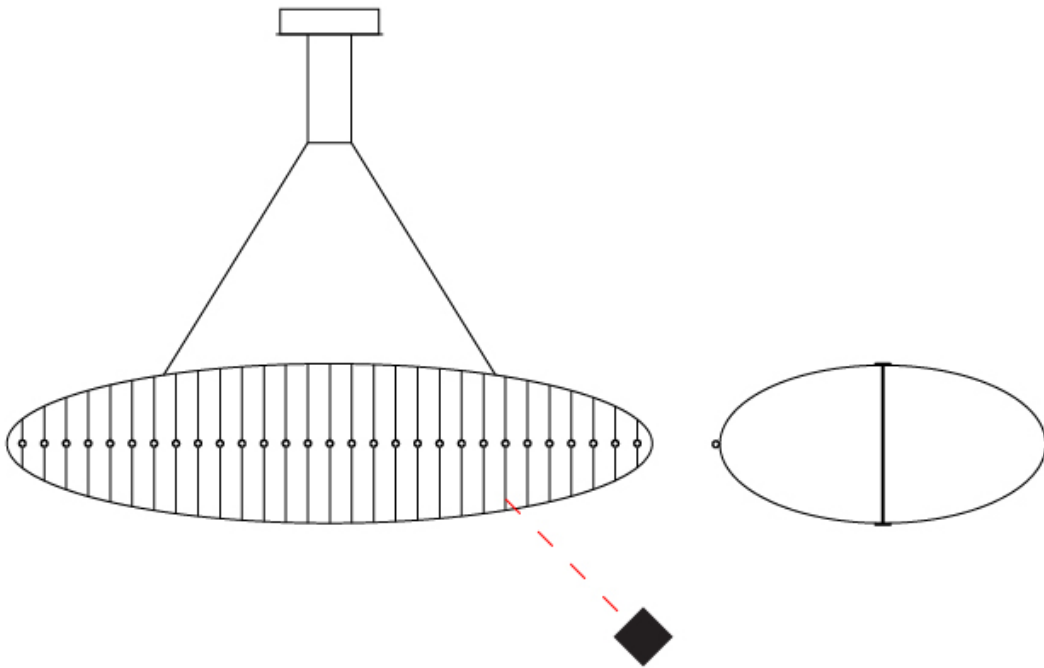

D101323-

PROJECT	_____
TYPE	_____
SPECIFIER	_____
QUANTITY	_____
DATE	_____

D